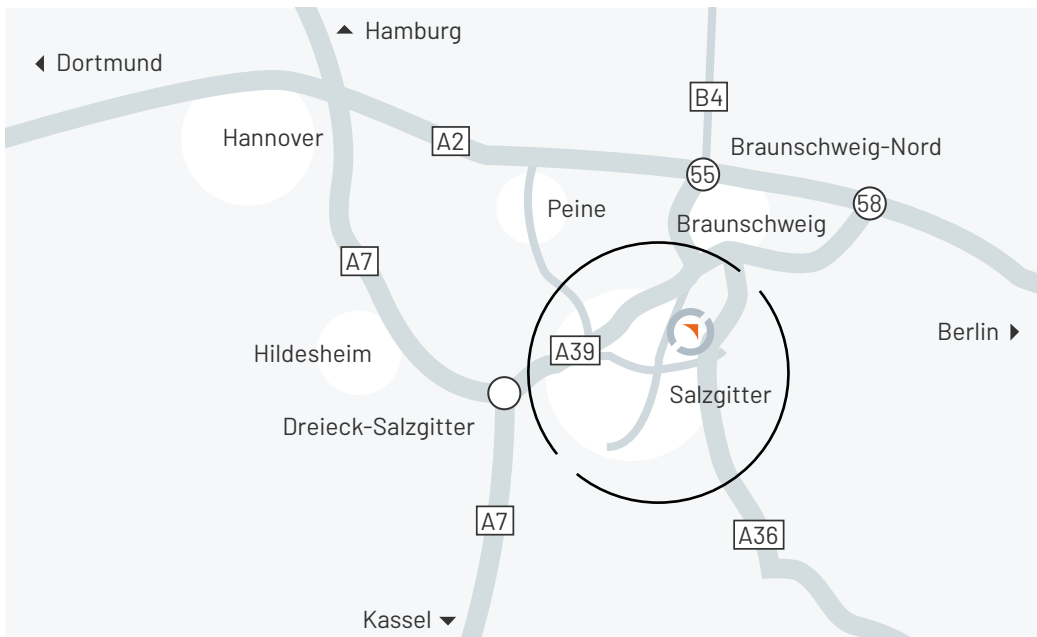

# ROUTE DIRECTIONS

You can reach Salzgitter AG from the A2, the A7 or the A36.  
At Eisenhüttenstraße you will find the head office of Salzgitter AG  
and the administration of Salzgitter Flachstahl GmbH.  
Truck deliveries are made via Gate 6, Walzwerkstraße.

## COMING FROM THE A2

Coming from Hanover, first take the A391 towards Salzgitter at the junction „Braunschweig-Nord“ (55), continue on the A39 until the „SZ-Thiede“ exit (16) and from here directly onto Eisenhüttenstraße.

Coming from Berlin, take the A39 at the junction „Wolfsburg/Königsutter“ (58) in the direction of Salzgitter until the exit „SZ-Thiede“ (16) and from here directly onto Eisenhüttenstraße.

## COMING FROM THE A7

take the interchange „Dreieck Salzgitter“ onto the A39. Take the exit „SZ-Watenstedt“ (18) and follow the two-lane „Industriestraße Mitte“ out of town. After approx. 4 km turn left at the traffic lights into Eisenhüttenstraße.