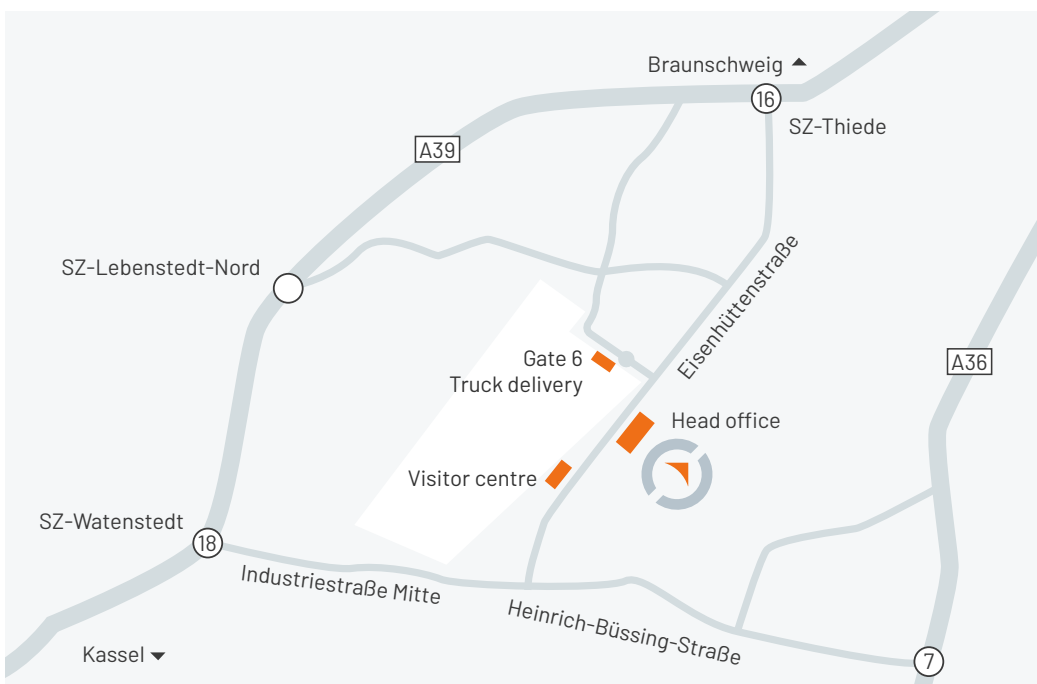

# ROUTE DIRECTIONS

You can reach Salzgitter AG from the A2, the A7 or the A36.  
At Eisenhüttenstraße you will find the head office of Salzgitter AG  
and the administration of Salzgitter Flachstahl GmbH.  
Truck deliveries are made via Gate 6, Walzwerkstraße.

## COMING FROM THE A2

Coming from Hanover, first take the A391 towards Salzgitter at the junction „Braunschweig-Nord“ (55), continue on the A39 until the „SZ-Thiede“ exit (16) and from here directly onto Eisenhüttenstraße.

Coming from Berlin, take the A39 at the junction „Wolfsburg/Königsutter“ (58) in the direction of Salzgitter until the exit „SZ-Thiede“ (16) and from here directly onto Eisenhüttenstraße.

## COMING FROM THE A7

take the interchange „Dreieck Salzgitter“ onto the A39. Take the exit „SZ-Watenstedt“ (18) and follow the two-lane „Industriestraße Mitte“ out of town. After approx. 4 km turn left at the traffic lights into Eisenhüttenstraße.